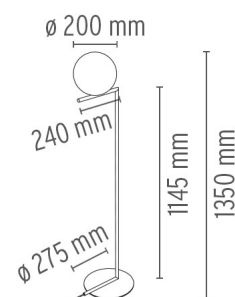

FLOS

IC FI

Mounting	Floor
Lamps description	1 x 60W E14 HSGS dimmer
Environment	Indoor
Finish	Brushed brass, Chrome
Technical description	Floor lamp providing diffused light. Frame in brass, brushed and transparent varnished or chrome steel. Blown glass opal diffuser. Dimmer on the power chord.

ELECTRICAL

Emergency	Without
Switching	Dimmer on the power chord

PHYSICAL

Construction material	Blown glass, Brass, Steel
Weight (kg)	5.0

IC FI

designed by Michael Anastassiades

Floor lamp providing diffused light.

	F3173057	Chrome
	F3173059	Brushed brass

DIMENSIONS

CERTIFICATIONS

IP
20

IC FI . Lamps

HSGS 60W E14

Lamp wattage:
60 W

Lamp category:
Halogen mains

Socket:
E14

Lamp type:
HSGS

IC FI

designed by Michael Anastassiades

Floor lamp providing diffused light.

-  F3173057 Chrome
-  F3173059 Brushed brass

DIMENSIONS

CERTIFICATIONS