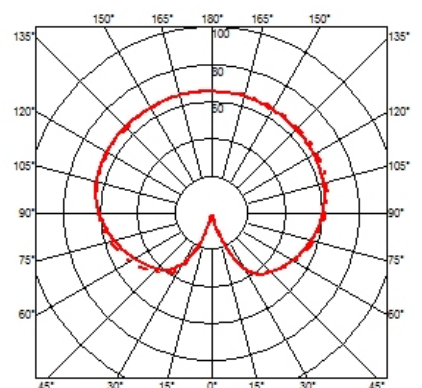

	F3173057	Chrome
	F3173059	Brushed brass

DIMENSIONS

CERTIFICATIONS

IP
20

IC FI . Lamps

HSGS 60W E14

Lamp wattage:
60 W

Lamp category:
Halogen mains