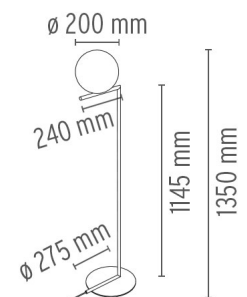

FLOS

IC FI

Mounting	Floor
Lamps description	1 x 60W E14 HSGS dimmer
Environment	Indoor
Finish	Brushed brass, Chrome
Technical description	Floor lamp providing diffused light. Frame in brass, brushed and transparent varnished or chrome steel. Blown glass opal diffuser. Dimmer on the power chord.

ELECTRICAL

Emergency	Without
Switching	Dimmer on the power chord

PHYSICAL

Construction material	Blown glass, Brass, Steel
Weight (kg)	5.0

IC FI

designed by Michael Anastassiades

Floor lamp providing diffused light.

	F3173057	Chrome
	F3173059	Brushed brass

DIMENSIONS

CERTIFICATIONS

IP
20

IC FI . Lamps

HSGS 60W E14

Lamp wattage:
60 W

Lamp category:
Halogen mains